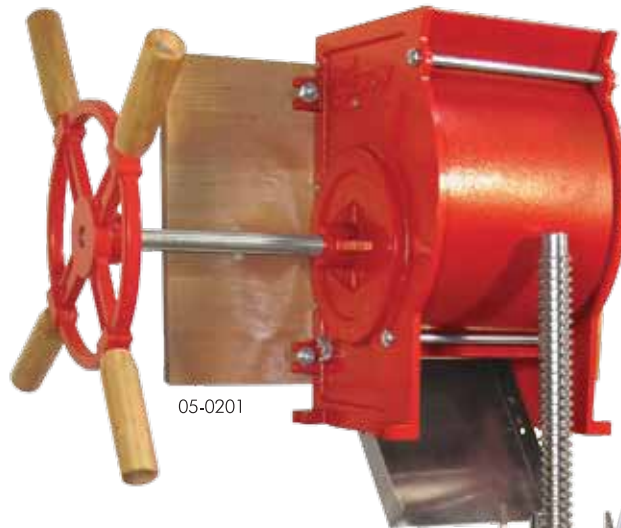

APPLE & FRUIT CRUSHER

...a great addition to the Fruit & Wine Press

- Easy to turn handle makes crushing large quantities of fruit quick & easy
- Wooden mounting base can be mounted wither horizontal table mount or vertical wall corner mount
- Heavy-duty, coated cast iron with stainless steel chute
- Wood drum with stainless steel crushing blades
- Wooden Hopper accessory available

FRUIT & WINE PRESS

Make healthy, fresh fruit juices at home!

- Heavy-duty, coated cast iron
- Enameled steel base and hardwood construction
- Double ratcheting head to press with greater pressure
- Easy pour bottom spout
- 16 quart (15 L) cage capacity
- Stands 36" tall x 21.5" diameter (91.4 x 54.6 cm)

ITEM	ITEM NO.	PACKAGING DIMENSIONS (Inches)	PACKAGE WEIGHT (Pounds)	UPC
Fruit & Wine Press	05-0101	38.5 x 18 x 17	58.2	834742009461
Apple & Fruit Crusher	05-0201	15.8 x 23.3 x 14.6	41	834742001717
Apple & Fruit Crusher Hopper	05-0301	12.2 x 8.2 x 2.3	2.9	810671018880