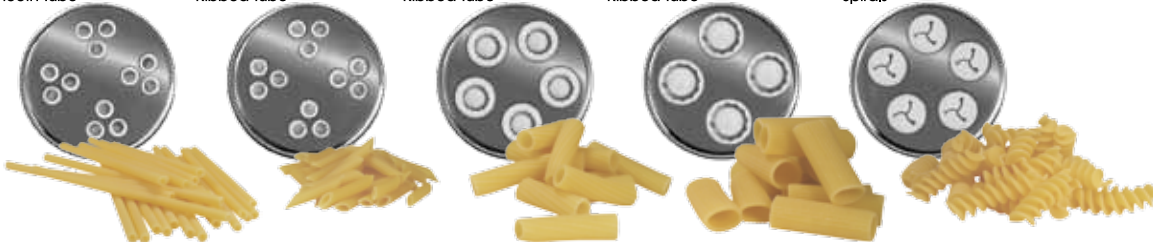

RomaTM
by **WESTON**[®]

Bucatini, Mezze Penne, Tortiglioni,
Rigatoni & Fusilli

Tube Pasta Machine

- 5 pasta discs & disc rack
- Includes c-clamp to attach to a counter top
- Dough mixing kit
- Ring nut wrench
- Cutter spatula easily cuts the pasta off the disc

**INCLUDES
PASTA
DOUGH
MIXING
KIT**

Bucatini Disc
0.2" diameter
Smooth Tube

Mezze Penne Disc
0.2" diameter
Ribbed Tube

Tortiglioni Disc
0.4" diameter
Ribbed Tube

Rigatoni Disc
0.5" diameter
Ribbed Tube

Fusilli Disc
0.4" diameter
Spirals

ITEM	ITEM NO.	PACKAGING DIMENSIONS (Inches)	PACKAGE WEIGHT (Pounds)	UPC
Tube Pasta Machine	01-0701-W	10.3 x 8.5 x 7.6	6.25	810671014615